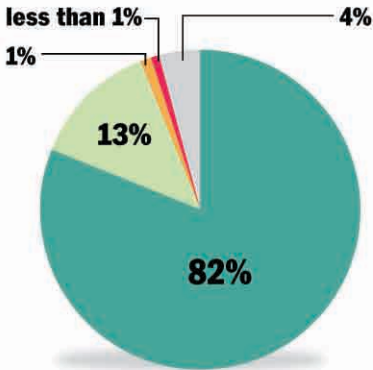

HARD LINE ON THE BORDER

An internal survey finds U.S. Border Patrol agents strongly support a border wall with Mexico and say lenient treatment of those who cross into the U.S. illegally is making controlling illegal immigration harder.

Strongly agree Agree Disagree Strongly disagree No opinion

Is a wall system in strategic locations necessary to secure the southern border?

Is the policy of catch-and-release a major magnet for border crossers to break U.S. law?