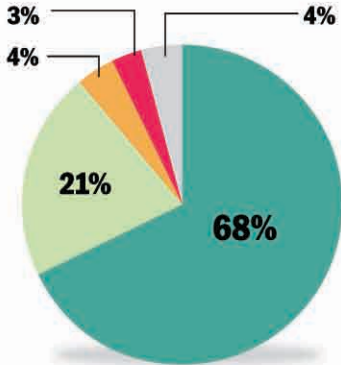

HARD LINE ON THE BORDER

An internal survey finds U.S. Border Patrol agents strongly support a border wall with Mexico and say lenient treatment of those who cross into the U.S. illegally is making controlling illegal immigration harder.

Strongly agree Agree Disagree Strongly disagree No opinion

Is a wall system in strategic locations necessary to secure the southern border?

Is the policy of catch-and-release a major magnet for border crossers to break U.S. law?