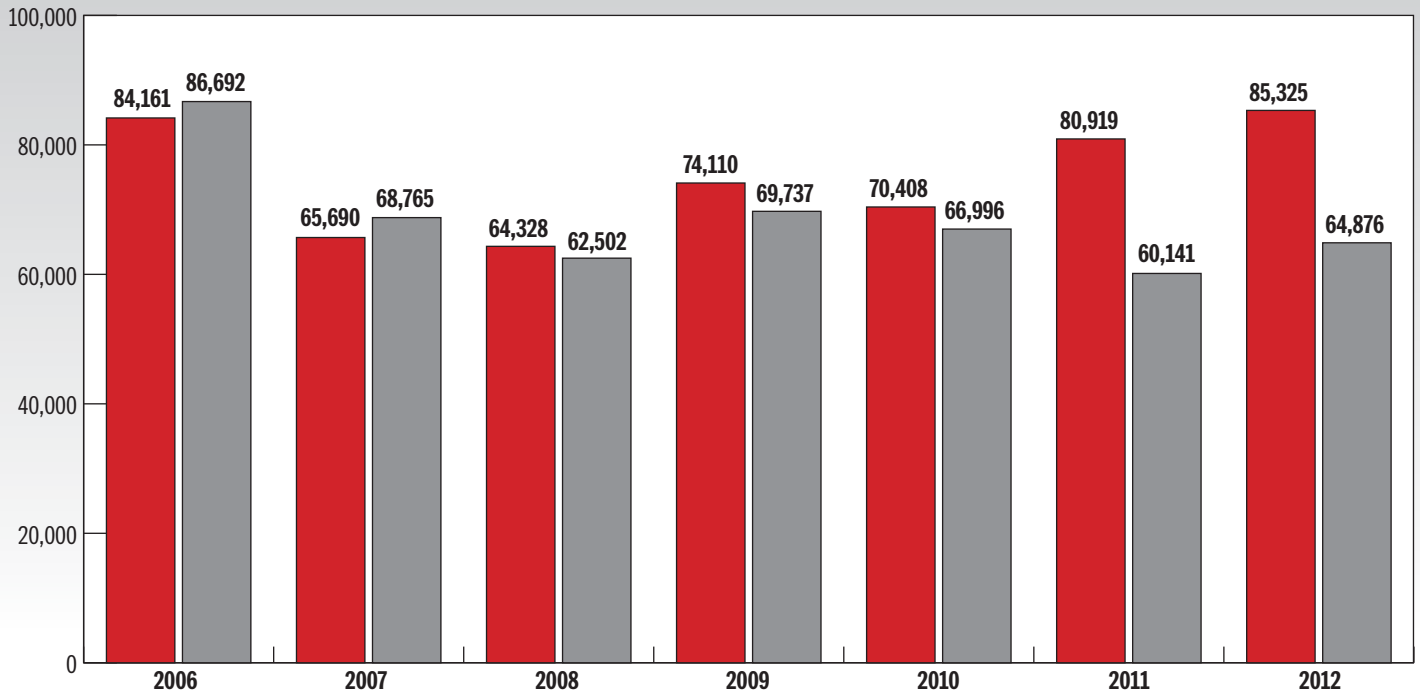

CONTRACTS VS. SETTLEMENTS

JAN.-NOV. METRO AREA

■ Contracts
■ Settlements

Source: Metropolitan Regional Information Systems, Inc.

RESALE LISTINGS & INVENTORY

The statistics in this story reflect a metropolitan area that includes the Maryland counties of Montgomery, Prince George's, Anne Arundel, Howard, Charles and Frederick; the Virginia counties of Arlington, Fairfax, Loudoun, Prince William, Spotsylvania and Stafford; the cities of Alexandria, Falls Church, Fairfax, Fredericksburg, Manassas and Manassas Park; and the District.