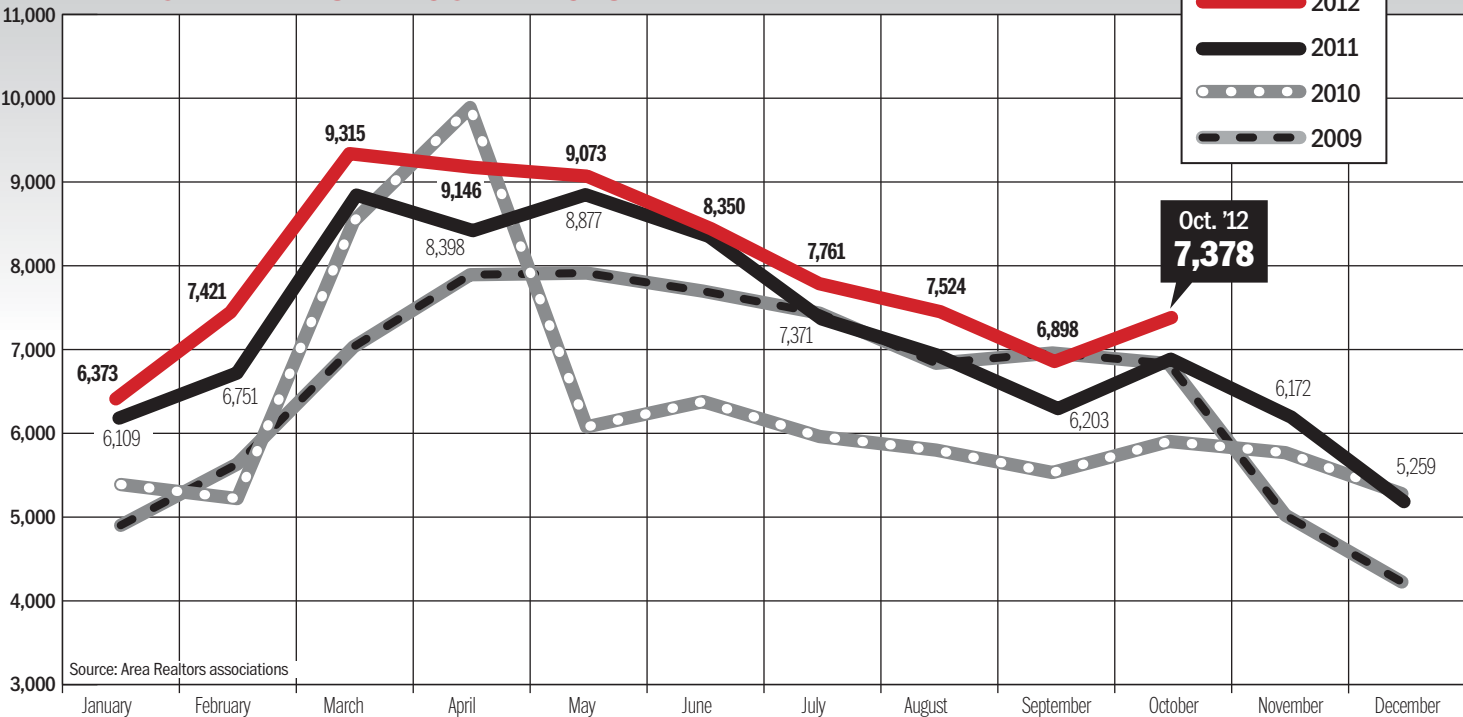

METROWIDE RESALE CONTRACTS

Source: Area Realtors associations

The statistics in this story reflect a metropolitan area that includes the Maryland counties of Montgomery, Prince George's, Anne Arundel, Howard, Charles and Frederick; the Virginia counties of Arlington, Fairfax, Loudoun, Prince William, Spotsylvania and Stafford; the cities of Alexandria, Falls Church, Fairfax, Fredericksburg, Manassas and Manassas Park; and the District.