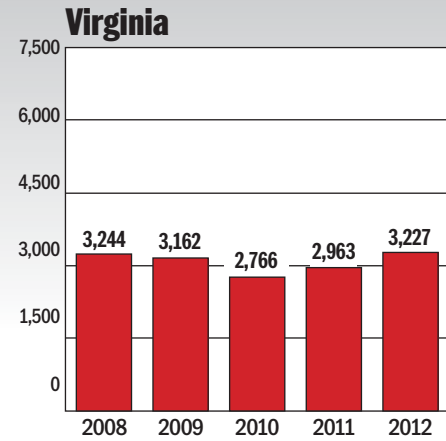

SEPTEMBER RESALE CONTRACTS