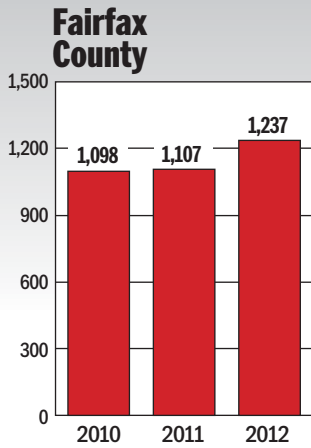

SEPTEMBER RESALE CONTRACTS