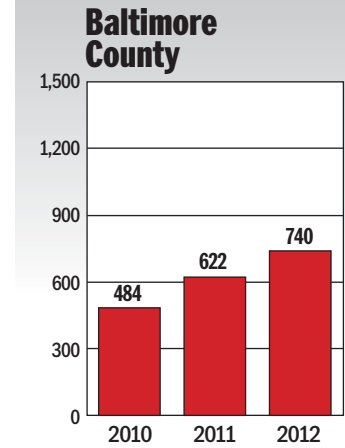

SEPTEMBER RESALE CONTRACTS