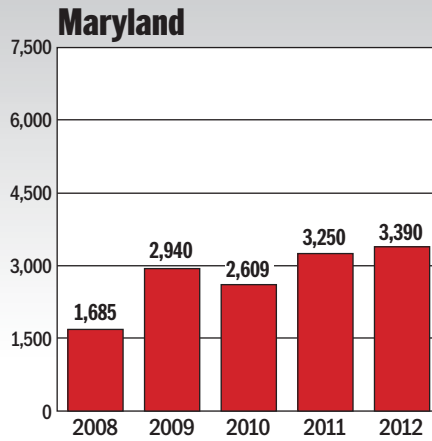

SEPTEMBER RESALE CONTRACTS