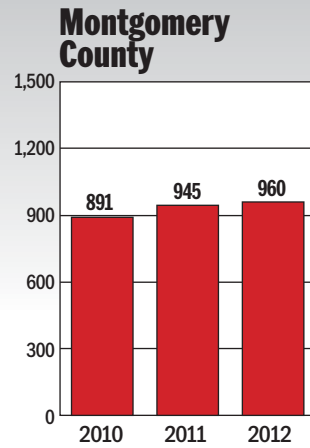

SEPTEMBER RESALE CONTRACTS