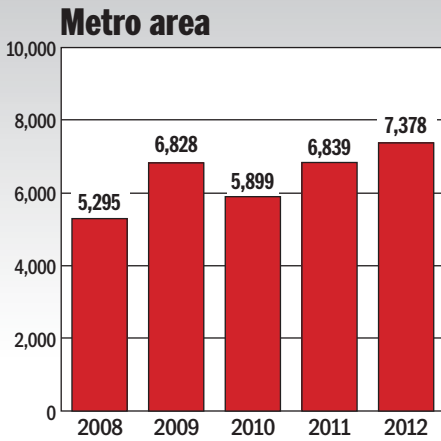

SEPTEMBER RESALE CONTRACTS