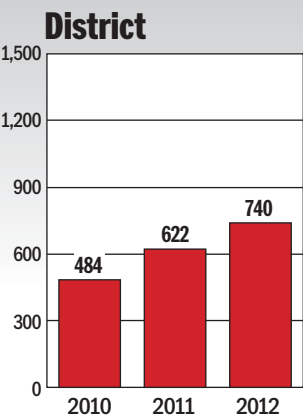

SEPTEMBER RESALE CONTRACTS