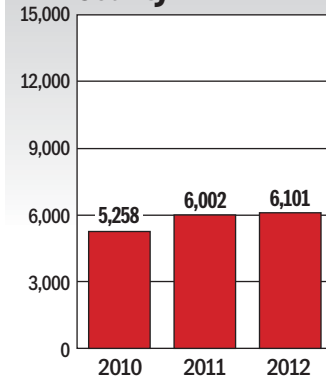

Prince William County