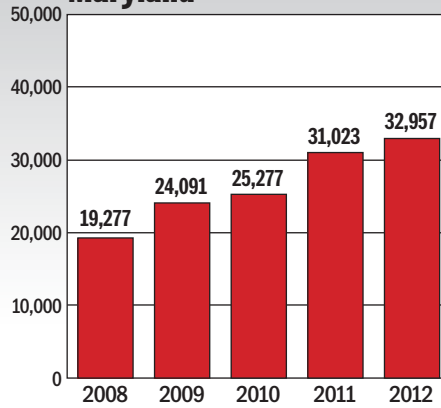

JAN. - SEPT. RESALE CONTRACTS

Metro area

Maryland

Virginia

District

Prince George's County

Montgomery County

Prince William County

METROWIDE RESALE CONTRACTS

Source: Area Realtors associations

The statistics in this story reflect a metropolitan area that includes the Maryland counties of Montgomery, Prince George's, Anne Arundel, Howard, Charles and Frederick; the Virginia counties of Arlington, Fairfax, Loudoun, Prince William, Spotsylvania and Stafford; the cities of Alexandria, Falls Church, Fairfax, Fredericksburg, Manassas and Manassas Park; and the District.