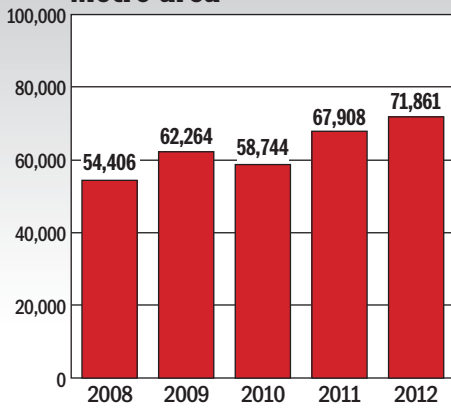

JAN. - SEPT. RESALE CONTRACTS

Metro area