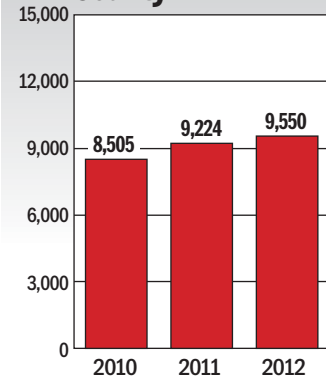

Montgomery County