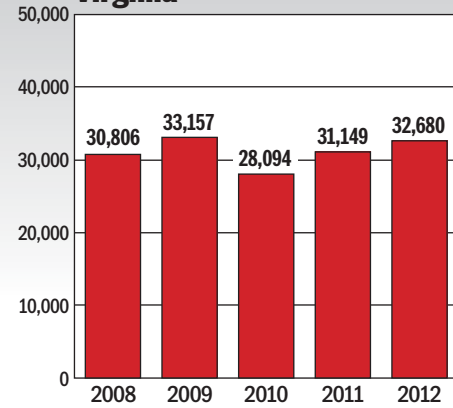

JAN. - SEPT. RESALE CONTRACTS

Metro area

Maryland

Virginia

District

Prince George's County

Montgomery County

Prince William County

METROWIDE RESALE CONTRACTS

Source: Area Realtors associations

The statistics in this story reflect a metropolitan area that includes the Maryland counties of Montgomery, Prince George's, Anne Arundel, Howard, Charles and Frederick; the Virginia counties of Arlington, Fairfax, Loudoun, Prince William, Spotsylvania and Stafford; the cities of Alexandria, Falls Church, Fairfax, Fredericksburg, Manassas and Manassas Park; and the District.