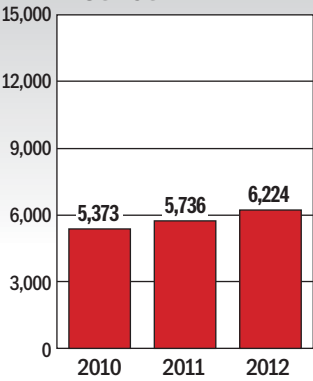

JAN. - SEPT. RESALE CONTRACTS

Metro area

Maryland

Virginia

District

Prince George's County

Montgomery County

Prince William County

METROWIDE RESALE CONTRACTS

Source: Area Realtors associations

The statistics in this story reflect a metropolitan area that includes the Maryland counties of Montgomery, Prince George's, Anne Arundel, Howard, Charles and Frederick; the Virginia counties of Arlington, Fairfax, Loudoun, Prince William, Spotsylvania and Stafford; the cities of Alexandria, Falls Church, Fairfax, Fredericksburg, Manassas and Manassas Park; and the District.