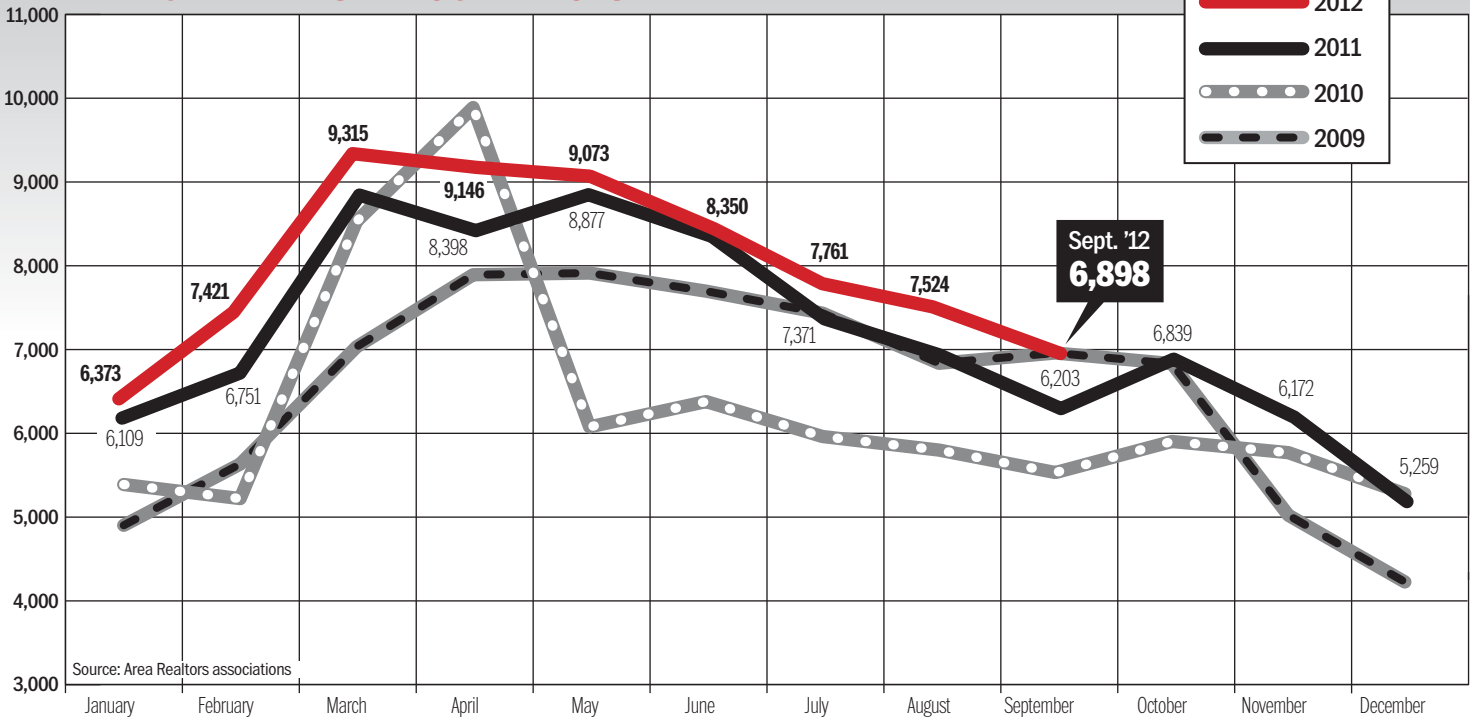

METROWIDE RESALE CONTRACTS

Source: Area Realtors associations

The statistics in this story reflect a metropolitan area that includes the Maryland counties of Montgomery, Prince George's, Anne Arundel, Howard, Charles and Frederick; the Virginia counties of Arlington, Fairfax, Loudoun, Prince William, Spotsylvania and Stafford; the cities of Alexandria, Falls Church, Fairfax, Fredericksburg, Manassas and Manassas Park; and the District.