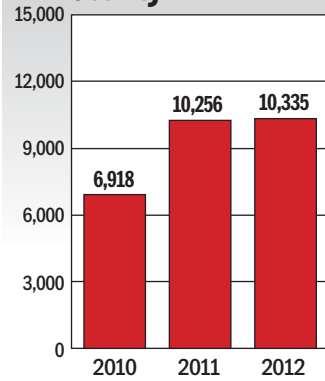

Prince George's County