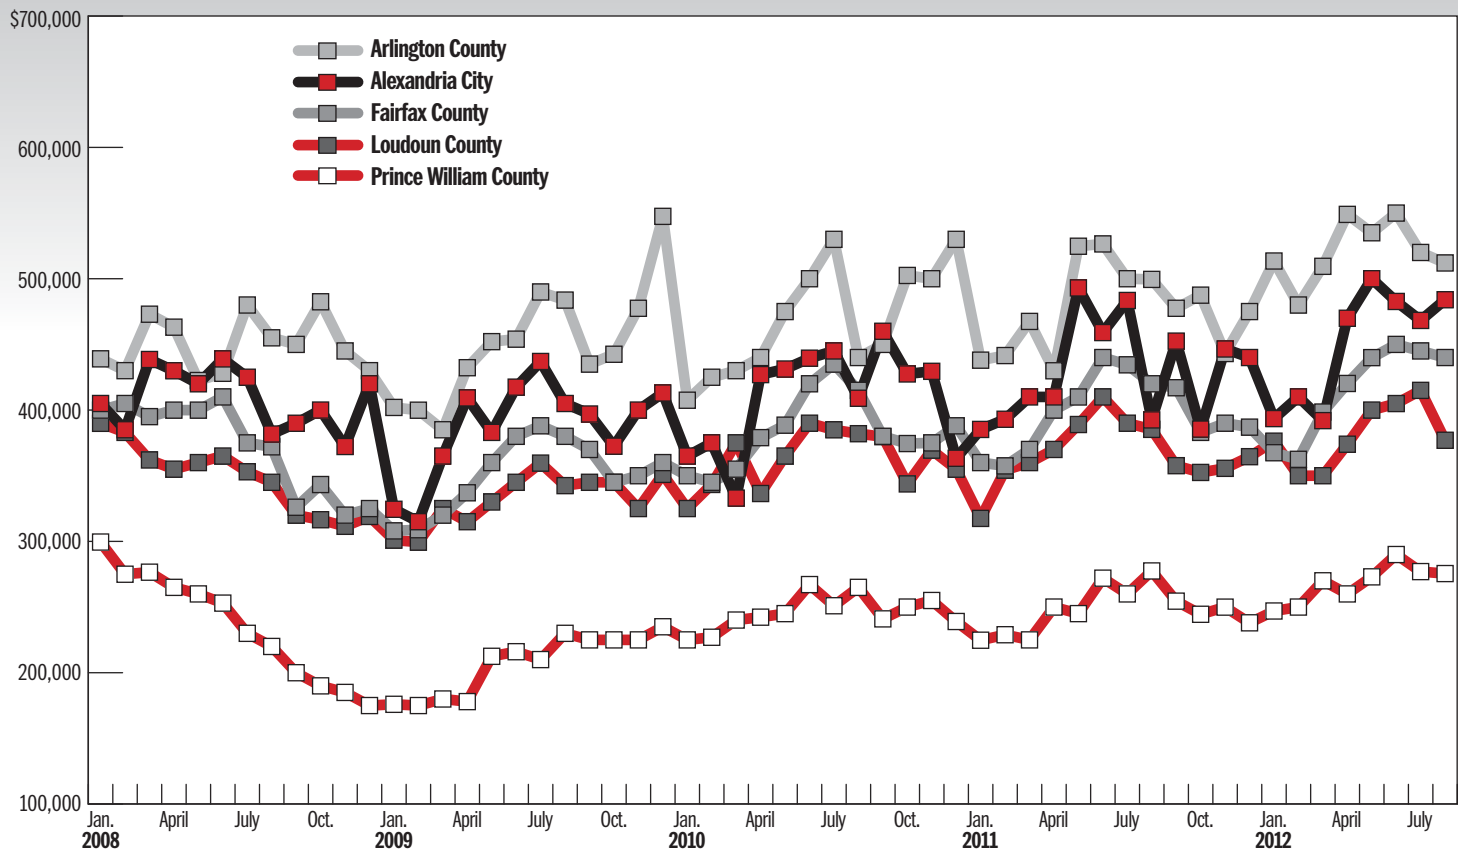

MEDIAN HOME PRICES

The statistics in this story reflect a metropolitan area that includes the Maryland counties of Montgomery, Prince George's, Anne Arundel, Howard, Charles and Frederick; the Virginia counties of Arlington, Fairfax, Loudoun, Prince William, Spotsylvania and Stafford; the cities of Alexandria, Falls Church, Fairfax, Fredericksburg, Manassas and Manassas Park; and the District.