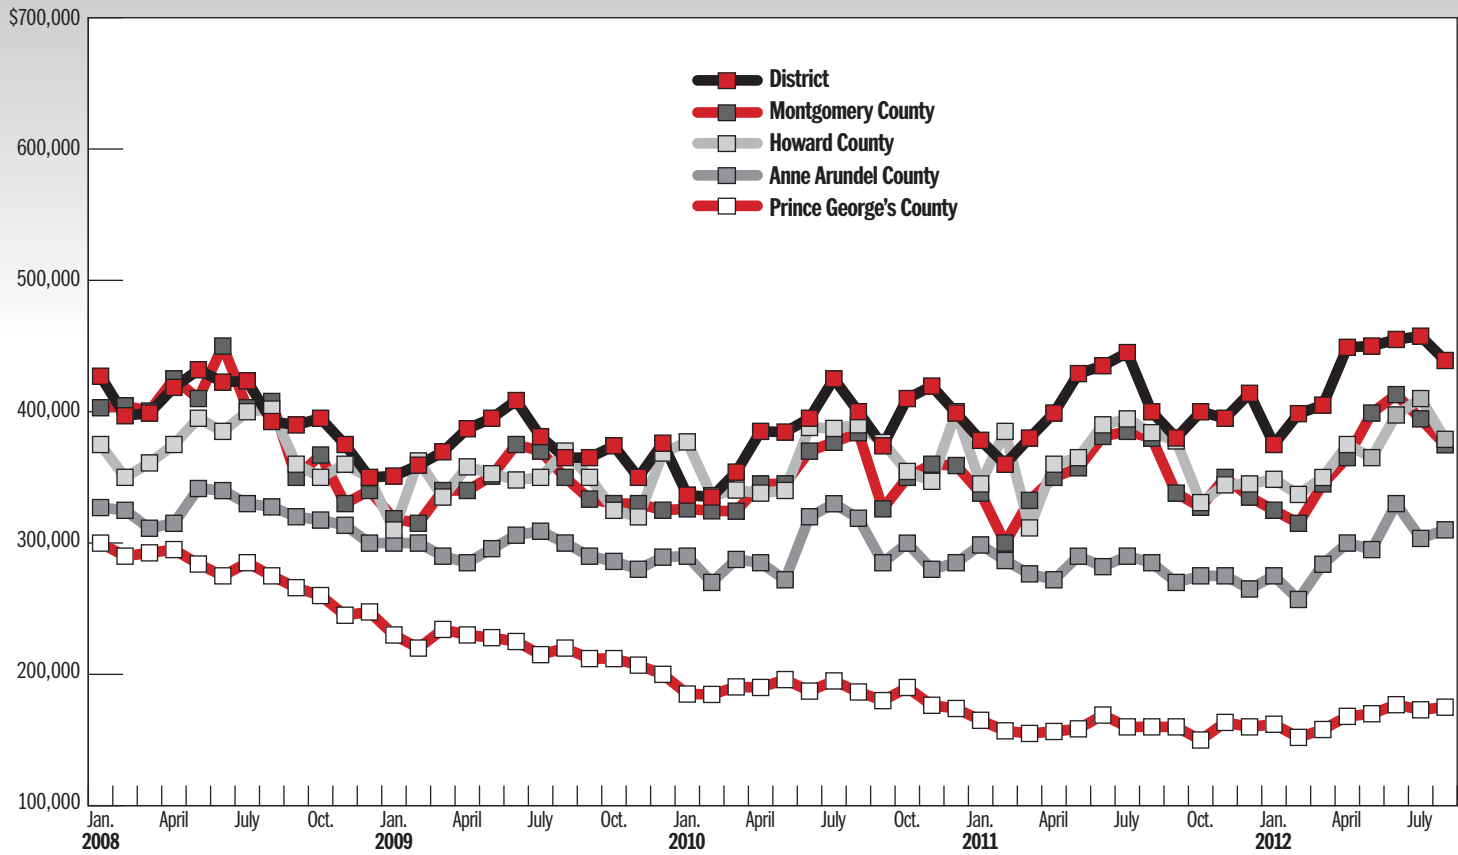

MEDIAN HOME PRICES

The statistics in this story reflect a metropolitan area that includes the Maryland counties of Montgomery, Prince George's, Anne Arundel, Howard, Charles and Frederick; the Virginia counties of Arlington, Fairfax, Loudoun, Prince William, Spotsylvania and Stafford; the cities of Alexandria, Falls Church, Fairfax, Fredericksburg, Manassas and Manassas Park; and the District.