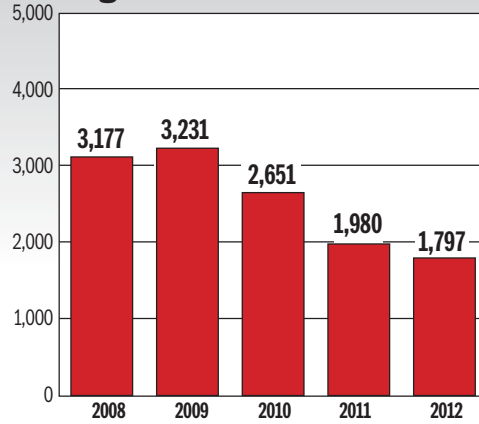

January-June New-home sales

Metro area

District

Spotsylvania

Maryland

Virginia

Frederick County

Source: Hanley Wood Market Intelligence