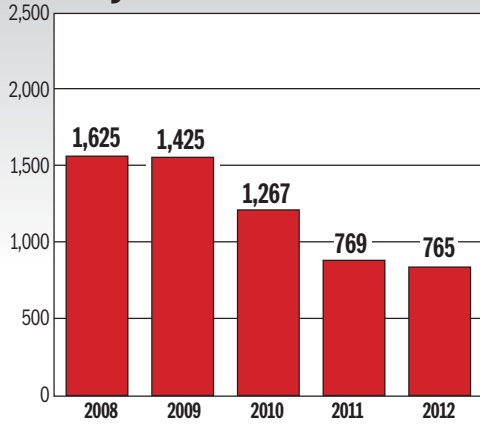

January-June New-home sales

Metro area

District

Spotsylvania

Maryland

Virginia

Frederick County

Source: Hanley Wood Market Intelligence

NEW HOME MEDIAN PRICE PER SQUARE FOOT

2011

2012

Percent change

Source: Hanley Wood Market Intelligence