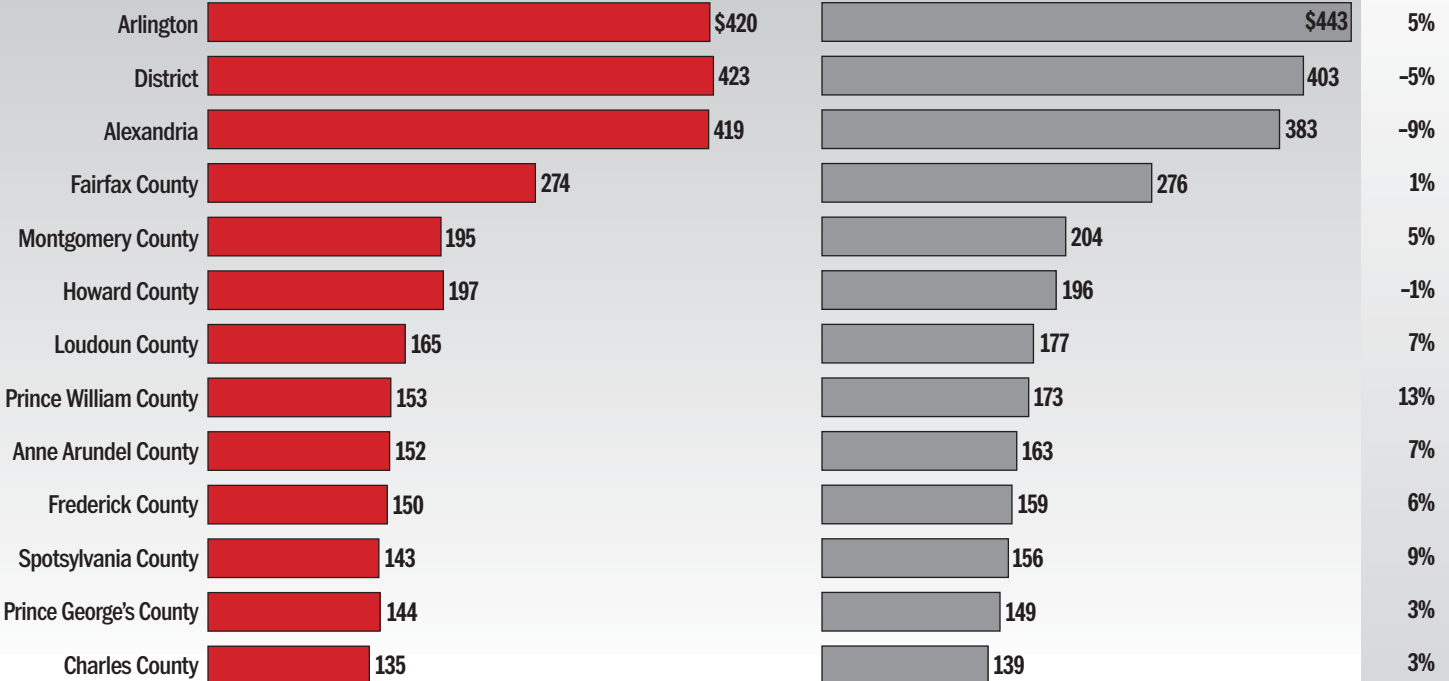

NEW HOME MEDIAN PRICE PER SQUARE FOOT

2011

2012

Percent change

Source: Hanley Wood Market Intelligence