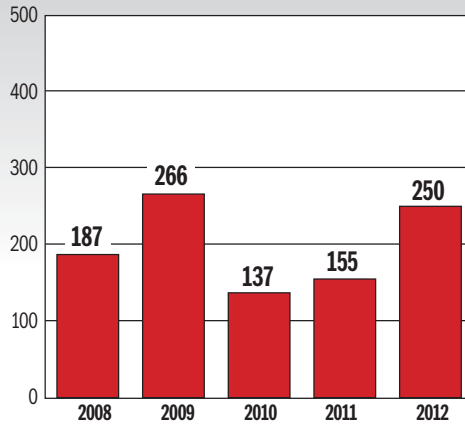

January-June New-home sales

Metro area

District

Spotsylvania

Maryland

Virginia

Frederick County

Source: Hanley Wood Market Intelligence

NEW HOME MEDIAN PRICE PER SQUARE FOOT

2011

2012

Percent change

Source: Hanley Wood Market Intelligence