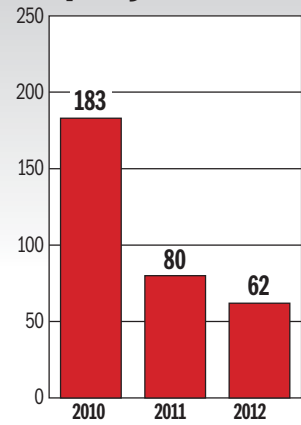

January-June New-home sales

Metro area

District

Spotsylvania

Maryland

Virginia

Frederick County

Source: Hanley Wood Market Intelligence

NEW HOME MEDIAN PRICE PER SQUARE FOOT

2011

2012

Percent change

Source: Hanley Wood Market Intelligence