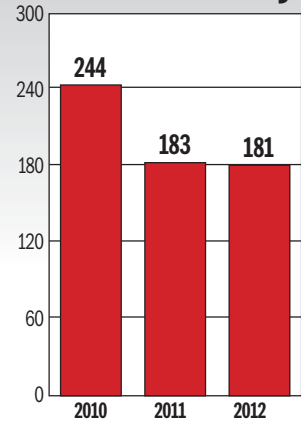

January-June New-home sales

Metro area

District

Spotsylvania

Maryland

Virginia

Frederick County

Source: Hanley Wood Market Intelligence

NEW HOME MEDIAN PRICE PER SQUARE FOOT

2011

2012

Percent change

Source: Hanley Wood Market Intelligence