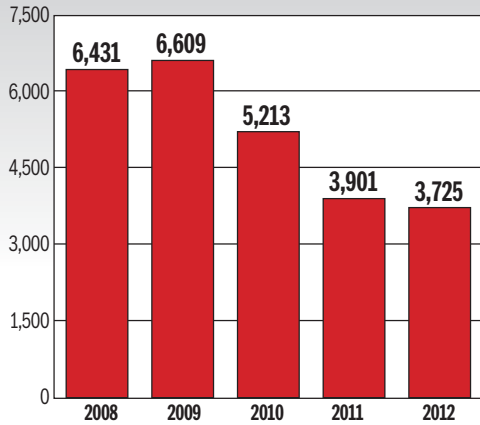

January-June New-home sales

Metro area

District

Spotsylvania

Maryland

Virginia

Frederick County

Source: Hanley Wood Market Intelligence