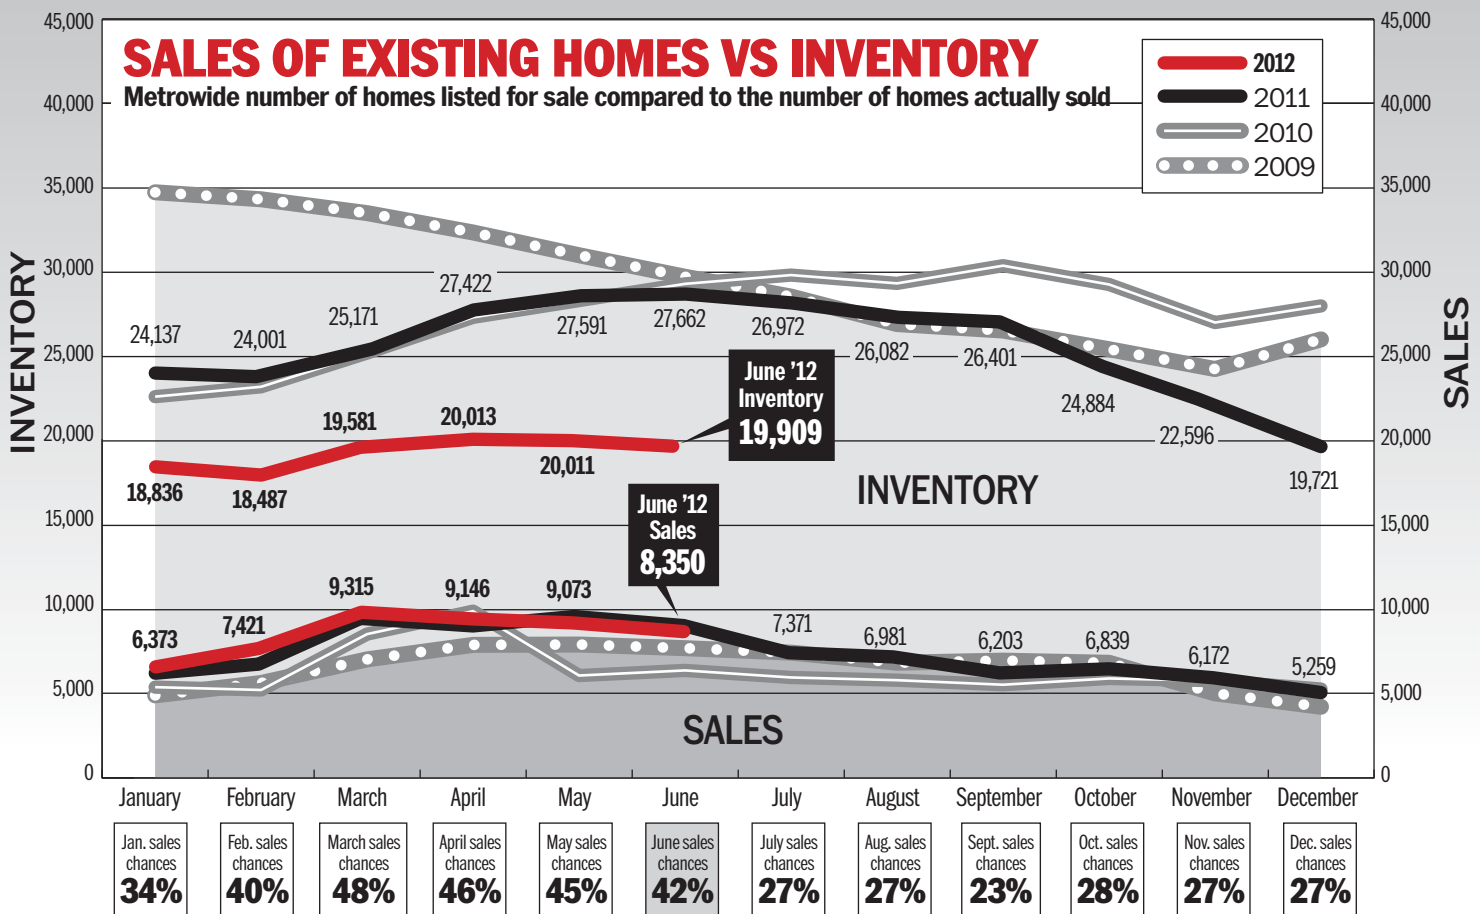

Median price

Virginia

Sales chances

Days on market

Median price

Source: Metropolitan Regional Information Systems, Inc.

The statistics in this story reflect a metropolitan area that includes the Maryland counties of Montgomery, Prince George's, Anne Arundel, Howard, Charles and Frederick; the Virginia counties of Arlington, Fairfax, Loudoun, Prince William, Spotsylvania and Stafford; the cities of Alexandria, Falls Church, Fairfax, Fredericksburg, Manassas and Manassas Park; and the District. Source: Metropolitan Regional Information Systems, Inc.