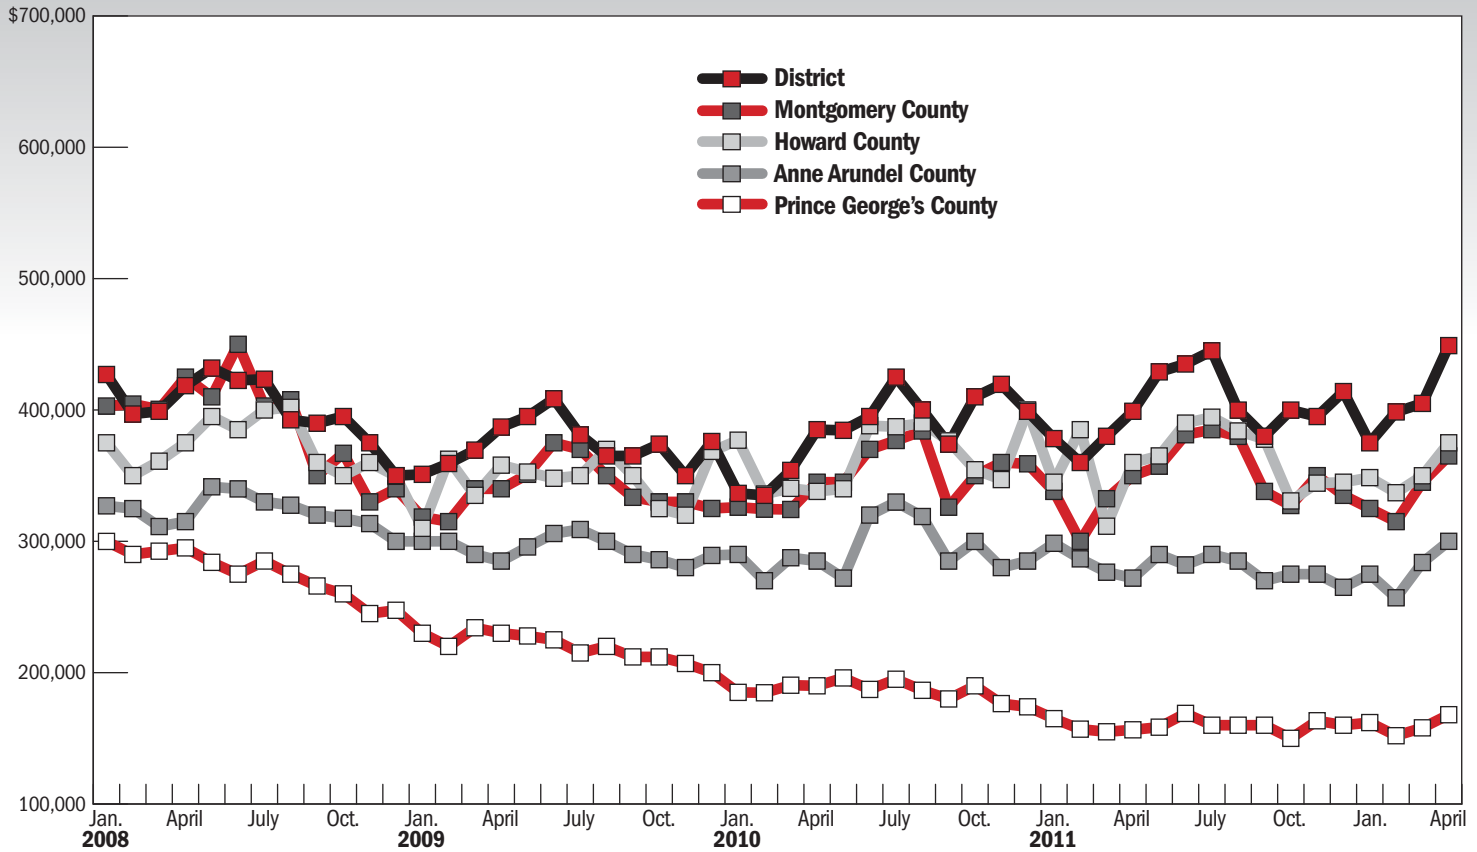

MEDIAN HOME PRICES

The statistics in this story reflect a metropolitan area that includes the Maryland counties of Montgomery, Prince George's, Anne Arundel, Howard, Charles and Frederick; the Virginia counties of Arlington, Fairfax, Loudoun, Prince William, Spotsylvania and Stafford; the cities of Alexandria, Falls Church, Fairfax, Fredericksburg, Manassas and Manassas Park; and the District.