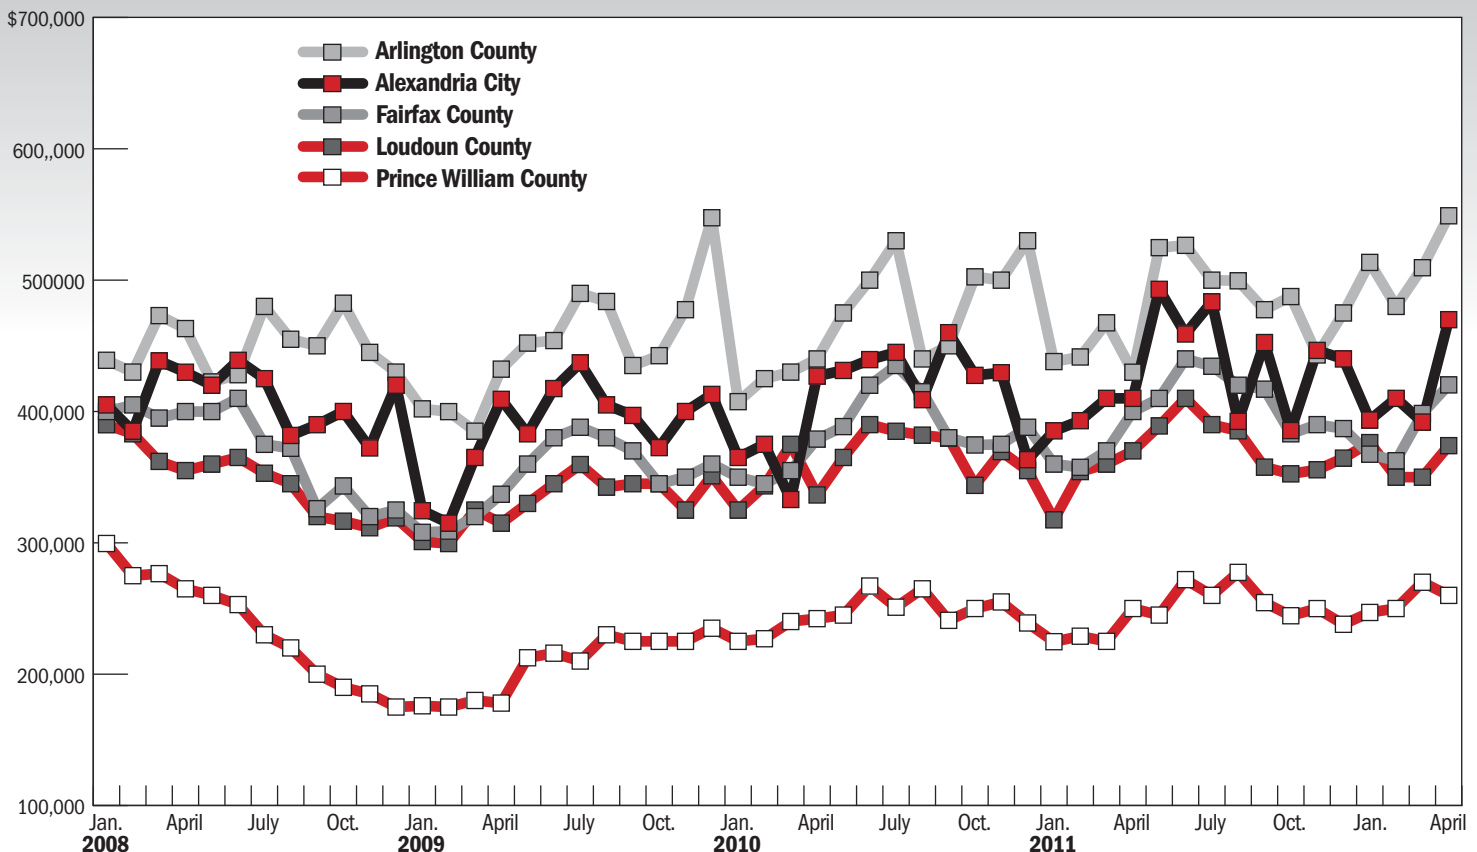

MEDIAN HOME PRICES

The statistics in this story reflect a metropolitan area that includes the Maryland counties of Montgomery, Prince George's, Anne Arundel, Howard, Charles and Frederick; the Virginia counties of Arlington, Fairfax, Loudoun, Prince William, Spotsylvania and Stafford; the cities of Alexandria, Falls Church, Fairfax, Fredericksburg, Manassas and Manassas Park; and the District.