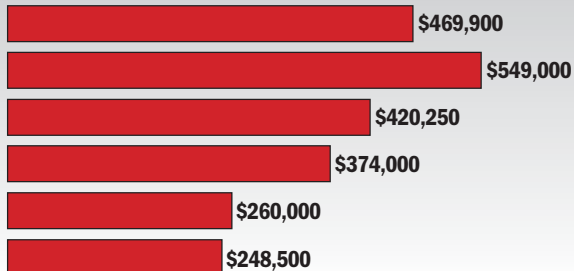

Median price

Virginia

Sales chances

Days on market

Median price

Source: Metropolitan Regional Information Systems, Inc.

The statistics in this story reflect a metropolitan area that includes the Maryland counties of Montgomery, Prince George's, Anne Arundel, Howard, Charles and Frederick; the Virginia counties of Arlington, Fairfax, Loudoun, Prince William, Spotsylvania and Stafford; the cities of Alexandria, Falls Church, Fairfax, Fredericksburg, Manassas and Manassas Park; and the District.
Source: Metropolitan Regional Information Systems, Inc.