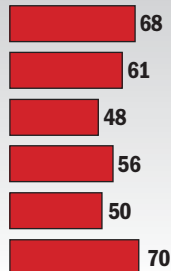

Median price

Virginia

Sales chances

Days on market

Median price

Source: Metropolitan Regional Information Systems, Inc.

The statistics in this story reflect a metropolitan area that includes the Maryland counties of Montgomery, Prince George's, Anne Arundel, Howard, Charles and Frederick; the Virginia counties of Arlington, Fairfax, Loudoun, Prince William, Spotsylvania and Stafford; the cities of Alexandria, Falls Church, Fairfax, Fredericksburg, Manassas and Manassas Park; and the District.
Source: Metropolitan Regional Information Systems, Inc.