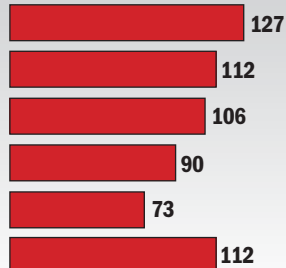

APRIL SNAPSHOTS

District

Sales chances

Days on market

Median price

Maryland

Sales chances

Days on market

Median price

Virginia

Sales chances

Days on market

Median price

Source: Metropolitan Regional Information Systems, Inc.

The statistics in this story reflect a metropolitan area that includes the Maryland counties of Montgomery, Prince George's, Anne Arundel, Howard, Charles and Frederick; the Virginia counties of Arlington, Fairfax, Loudoun, Prince William, Spotsylvania and Stafford; the cities of Alexandria, Falls Church, Fairfax, Fredericksburg, Manassas and Manassas Park; and the District.
Source: Metropolitan Regional Information Systems, Inc.