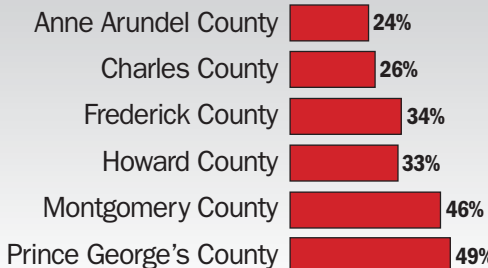

APRIL SNAPSHOTS

District

Sales chances

Days on market

Median price

Maryland

Sales chances