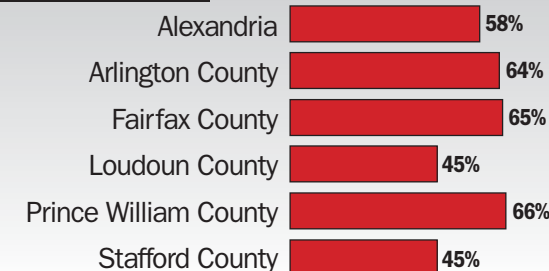

Median price

Virginia

Sales chances

Days on market

Median price

Source: Metropolitan Regional Information Systems, Inc.

The statistics in this story reflect a metropolitan area that includes the Maryland counties of Montgomery, Prince George's, Anne Arundel, Howard, Charles and Frederick; the Virginia counties of Arlington, Fairfax, Loudoun, Prince William, Spotsylvania and Stafford; the cities of Alexandria, Falls Church, Fairfax, Fredericksburg, Manassas and Manassas Park; and the District.
Source: Metropolitan Regional Information Systems, Inc.