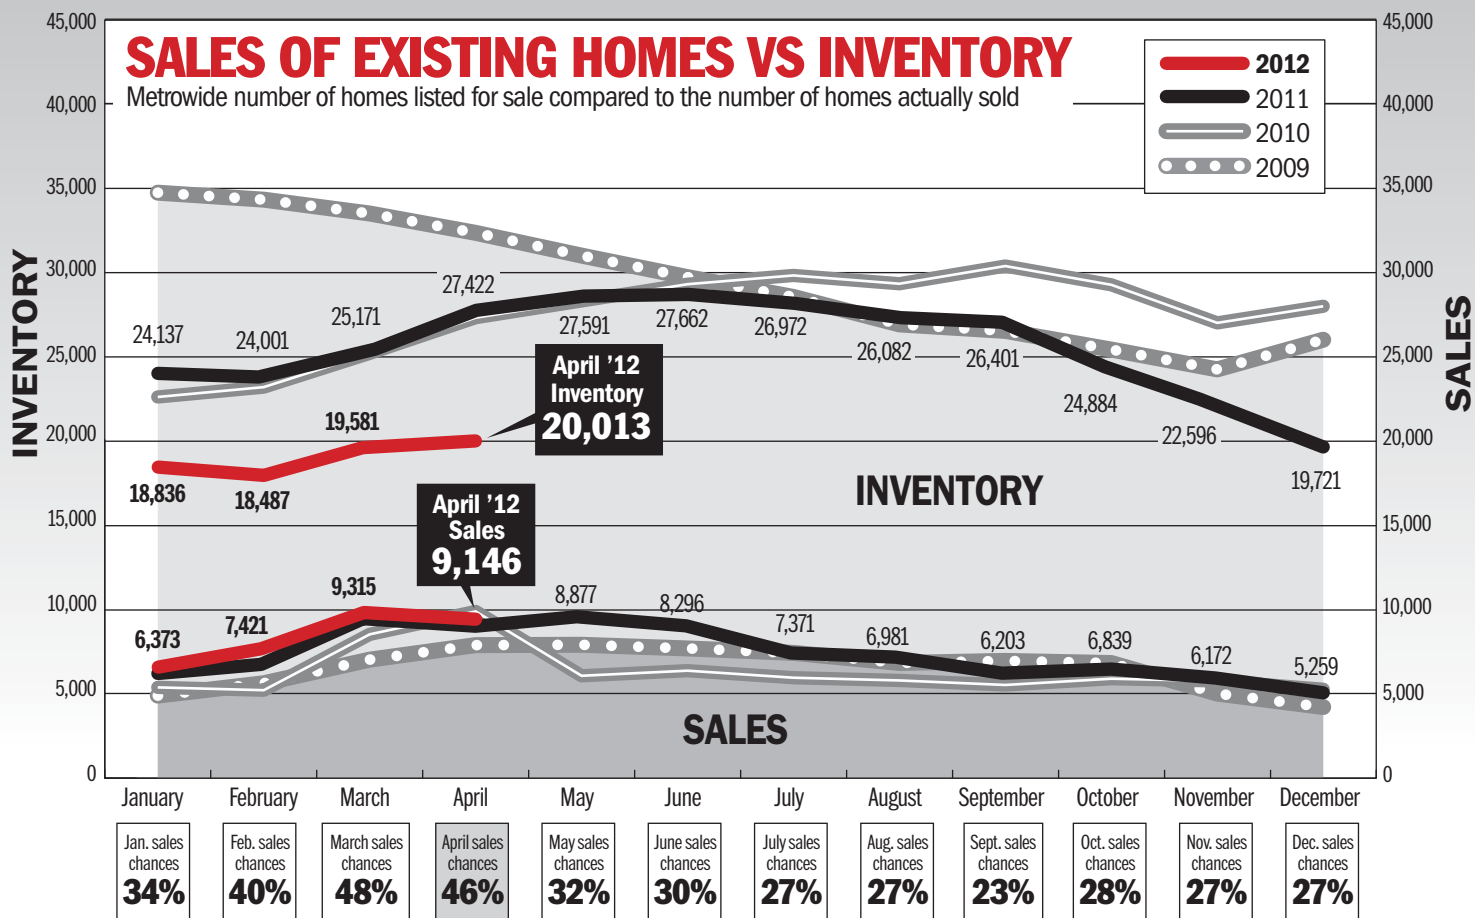

Median price

Virginia

Sales chances

Days on market

Median price

Source: Metropolitan Regional Information Systems, Inc.

The statistics in this story reflect a metropolitan area that includes the Maryland counties of Montgomery, Prince George's, Anne Arundel, Howard, Charles and Frederick; the Virginia counties of Arlington, Fairfax, Loudoun, Prince William, Spotsylvania and Stafford; the cities of Alexandria, Falls Church, Fairfax, Fredericksburg, Manassas and Manassas Park; and the District.
Source: Metropolitan Regional Information Systems, Inc.