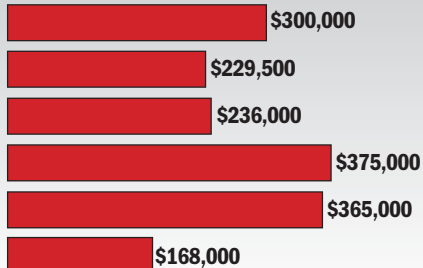

APRIL SNAPSHOTS

District

Sales chances

Days on market

Median price

Maryland

Sales chances

Days on market

Median price

Virginia

Sales chances

Days on market

Median price

Source: Metropolitan Regional Information Systems, Inc.

The statistics in this story reflect a metropolitan area that includes the Maryland counties of Montgomery, Prince George's, Anne Arundel, Howard, Charles and Frederick; the Virginia counties of Arlington, Fairfax, Loudoun, Prince William, Spotsylvania and Stafford; the cities of Alexandria, Falls Church, Fairfax, Fredericksburg, Manassas and Manassas Park; and the District.
Source: Metropolitan Regional Information Systems, Inc.