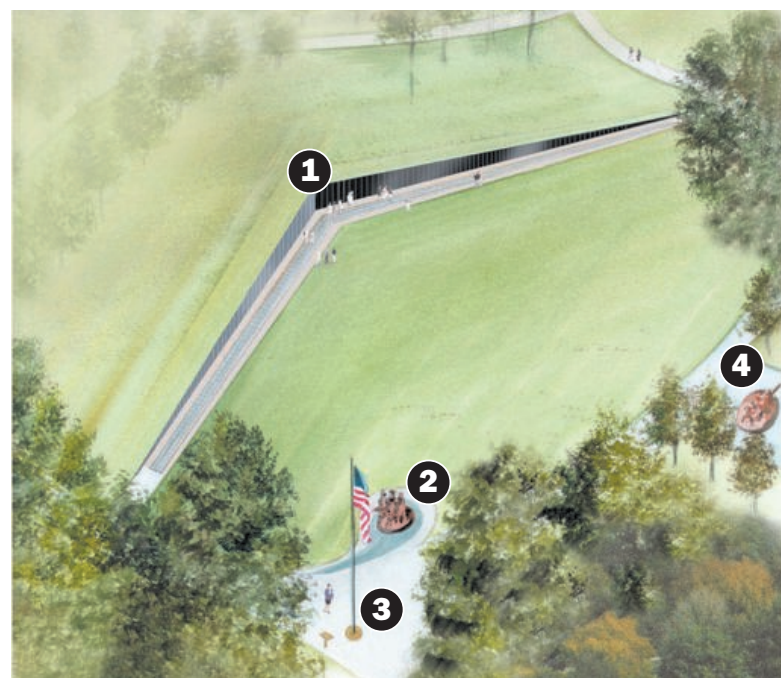

11 a.m. — Wreath presentation at the U.S. Navy Memorial, 701 Pennsylvania Ave. NW.

11:45 a.m.-8:00 p.m. — Daylong concerts on the main stage and Henry Bacon ballfield. Participants include Rolling Thunder founder Ray Manzo and actor Gary Sinise and the Lt. Dan Band. The concert stages will also showcase custom-built "Tribute Bikes" honoring each branch of the U.S. armed forces.

Sunday, May 27

6 a.m. — Reveille/wake-up call for riders for the First Amendment Demonstration Run. Rally begins in the North and South Pentagon parking lots at 7 a.m. for a noon departure.

12 noon — Riders head to West Potomac Park where they will convene in the Mall area to pay tribute to their fallen brothers and sisters.

Monday, May 28

11 a.m. — Wreath-laying ceremony at the Tomb of the Unknown Soldier, Arlington National Cemetery.

2 p.m. — Memorial Day observance at the Vietnam Veterans Memorial, including a special commencement ceremony marking the 50th anniversary of the Vietnam War.

2 p.m. — National Memorial Day Parade begins.

3 p.m. — National Moment of Remembrance: a minute of silence in honor of those who have given their life for our country.

1. Vietnam Veterans Memorial Wall

Height: 10 ft. **Overall length:** 500 ft.