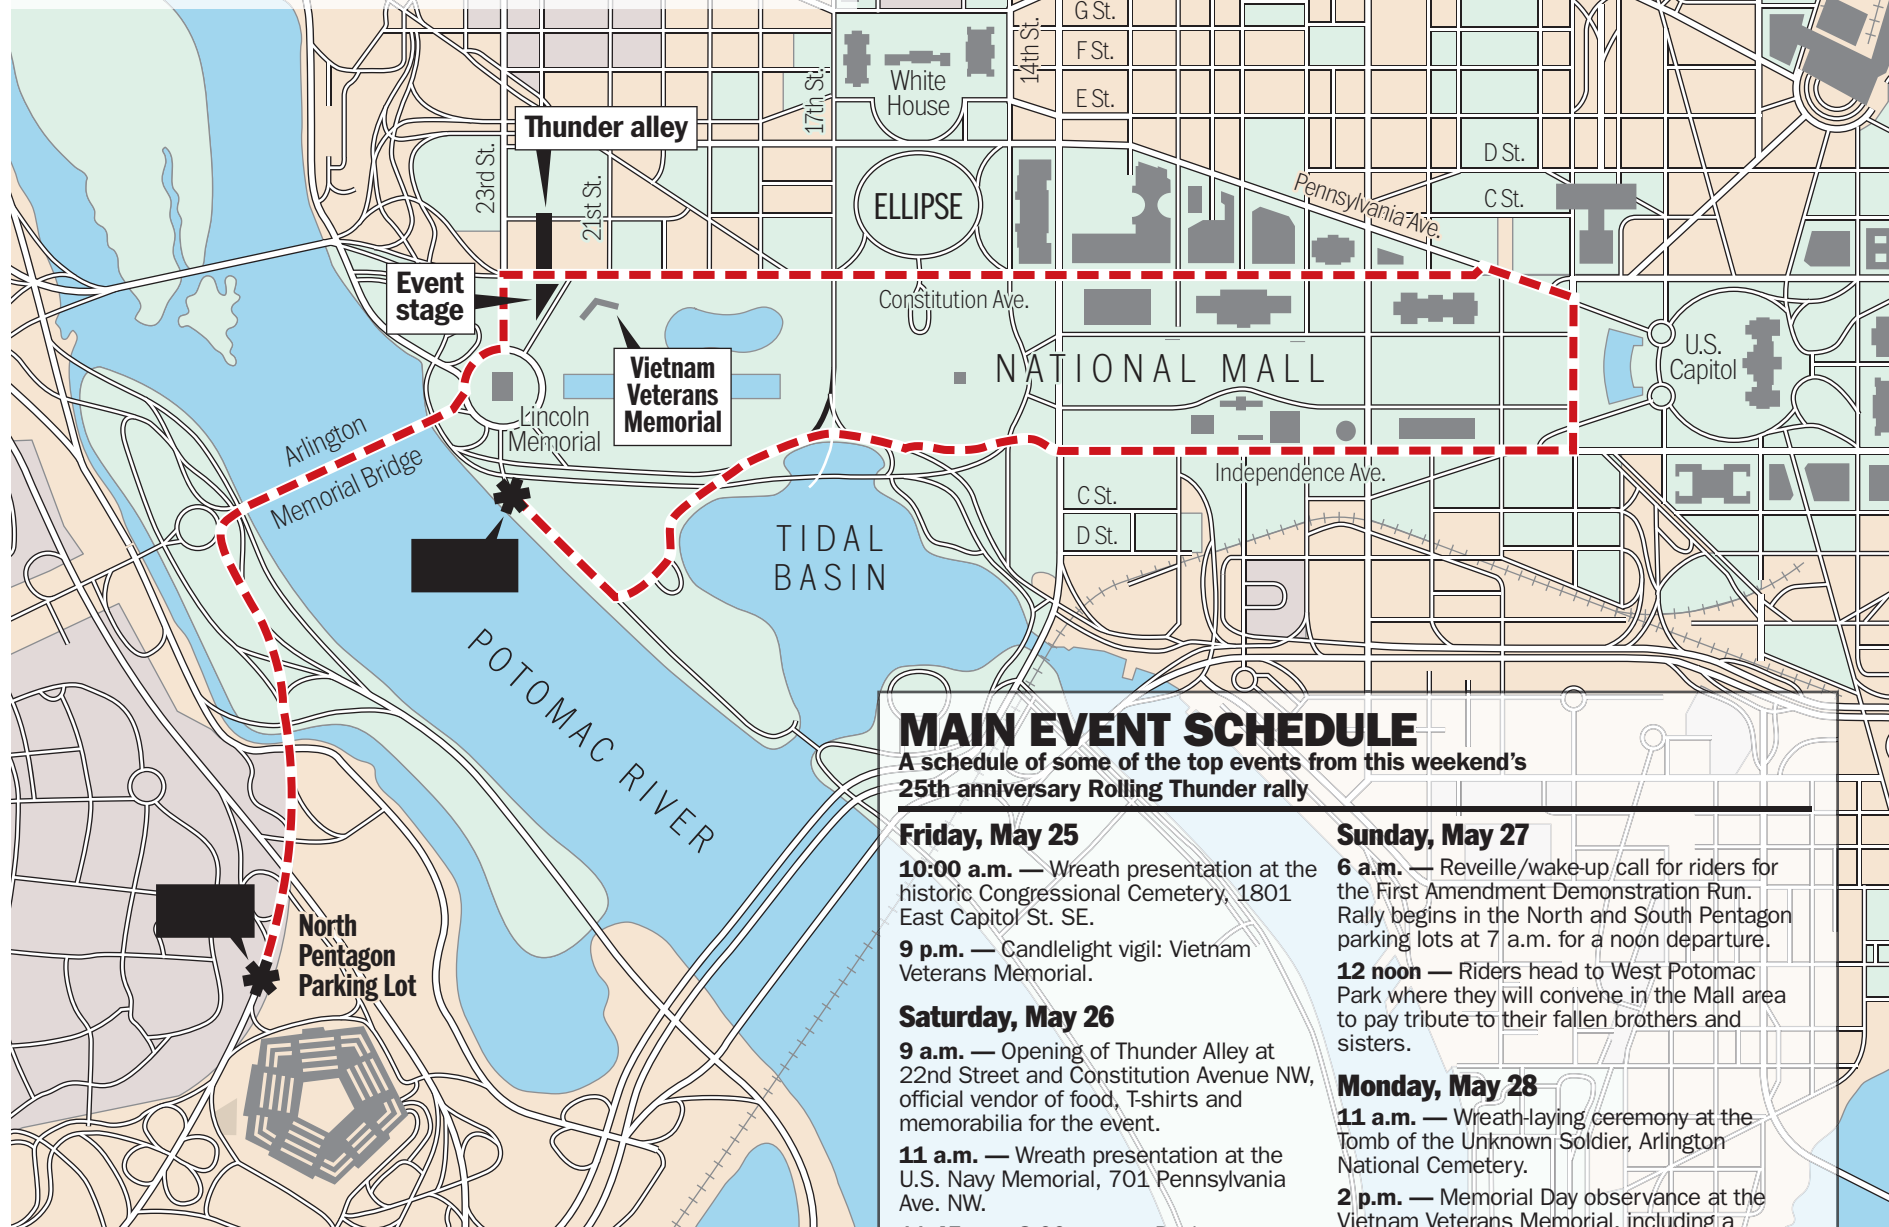

ROLLING THUNDER

Memorial Day weekend 2012

MAIN EVENT SCHEDULE

A schedule of some of the top events from this weekend's 25th anniversary Rolling Thunder rally

Friday, May 25

10:00 a.m. — Wreath presentation at the historic Congressional Cemetery, 1801 East Capitol St. SE.

9 p.m. — Candlelight vigil: Vietnam Veterans Memorial.

Saturday, May 26

9 a.m. — Opening of Thunder Alley at 22nd Street and Constitution Avenue NW, official vendor of food, T-shirts and memorabilia for the event.

11 a.m. — Wreath presentation at the U.S. Navy Memorial, 701 Pennsylvania Ave. NW.

11:45 a.m.-8:00 p.m. — Daylong concerts on the main stage and Henry Bacon ballfield. Participants include Rolling Thunder founder Ray Manzo and actor Gary Sinise and the Lt. Dan Band. The concert stages will also showcase custom-built "Tribute Bikes" honoring each branch of the U.S. armed forces.

Sunday, May 27

6 a.m. — Reveille/wake-up call for riders for the First Amendment Demonstration Run. Rally begins in the North and South Pentagon parking lots at 7 a.m. for a noon departure.

12 noon — Riders head to West Potomac Park where they will convene in the Mall area to pay tribute to their fallen brothers and sisters.