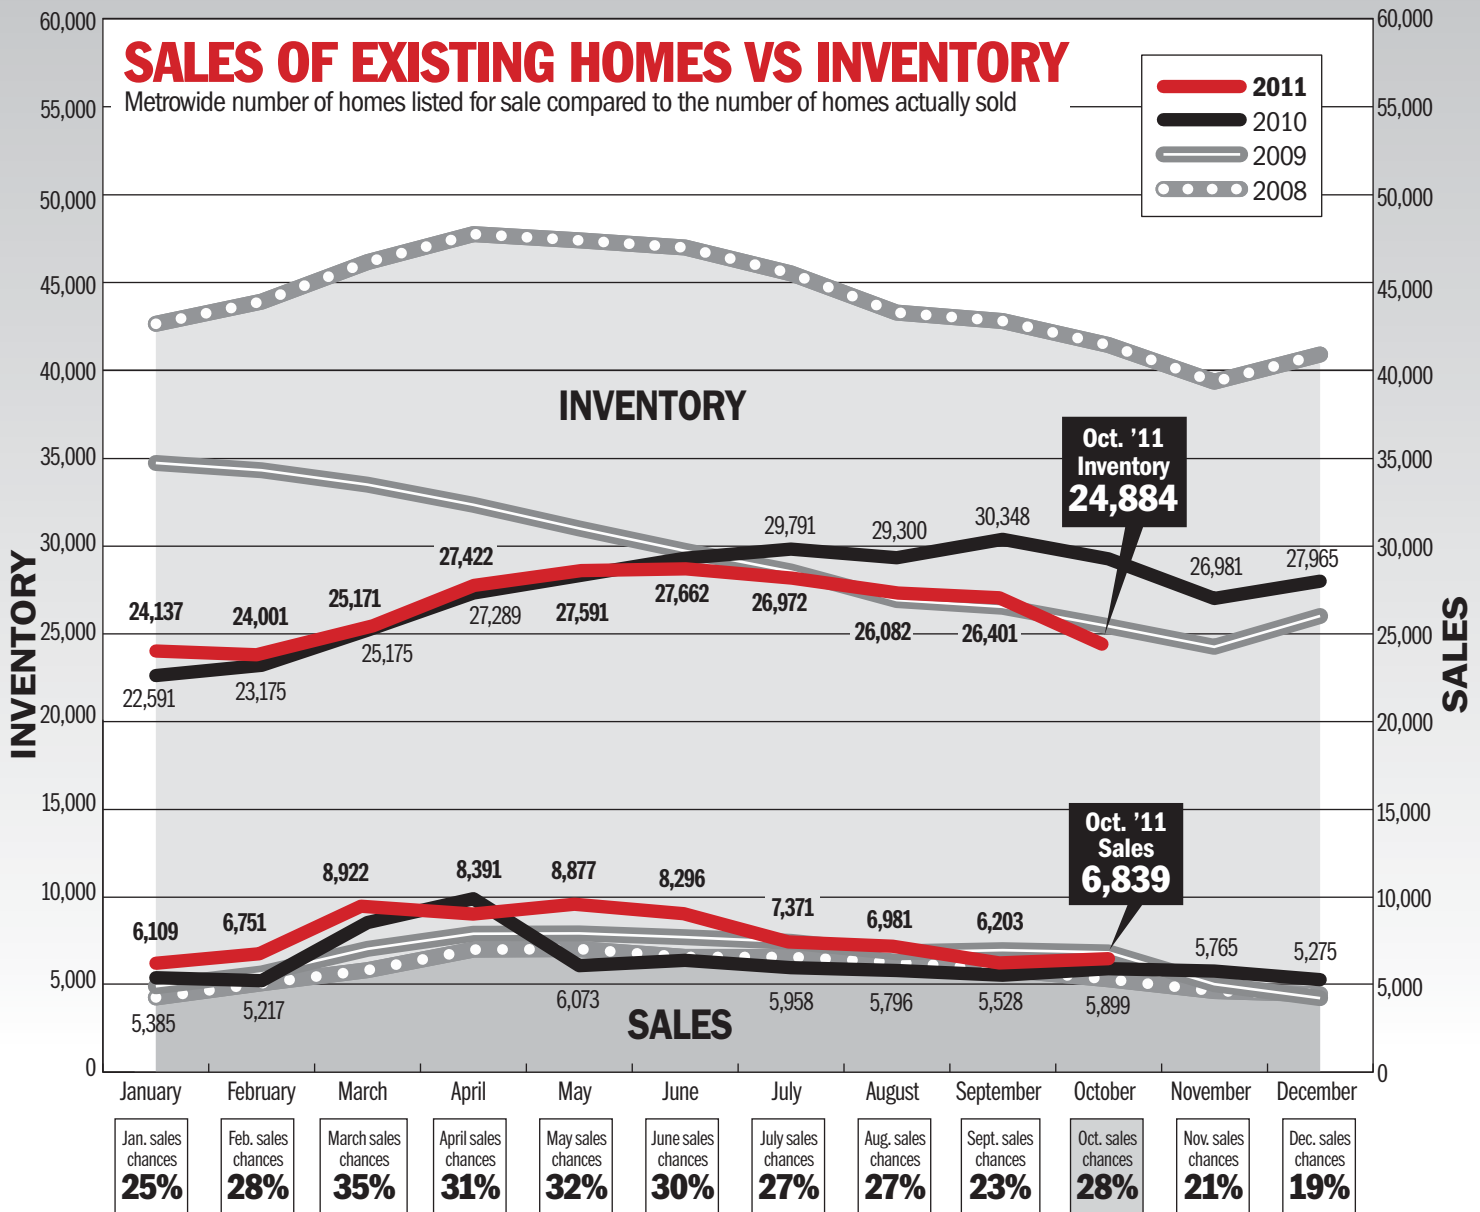

## Metro-wide

## Maryland

## SALES OF EXISTING HOMES VS INVENTORY

Metrowide number of homes listed for sale compared to the number of homes actually sold

The statistics in this story reflect a metropolitan area that includes the Maryland counties of Montgomery, Prince George's, Anne Arundel, Howard, Charles and Frederick; the Virginia counties of Arlington, Fairfax, Loudoun, Prince William, Spotsylvania and Stafford; the cities of Alexandria, Falls Church, Fairfax, Fredericksburg, Manassas and Manassas Park; and the District.  
Source: Metropolitan Regional Information Systems, Inc.