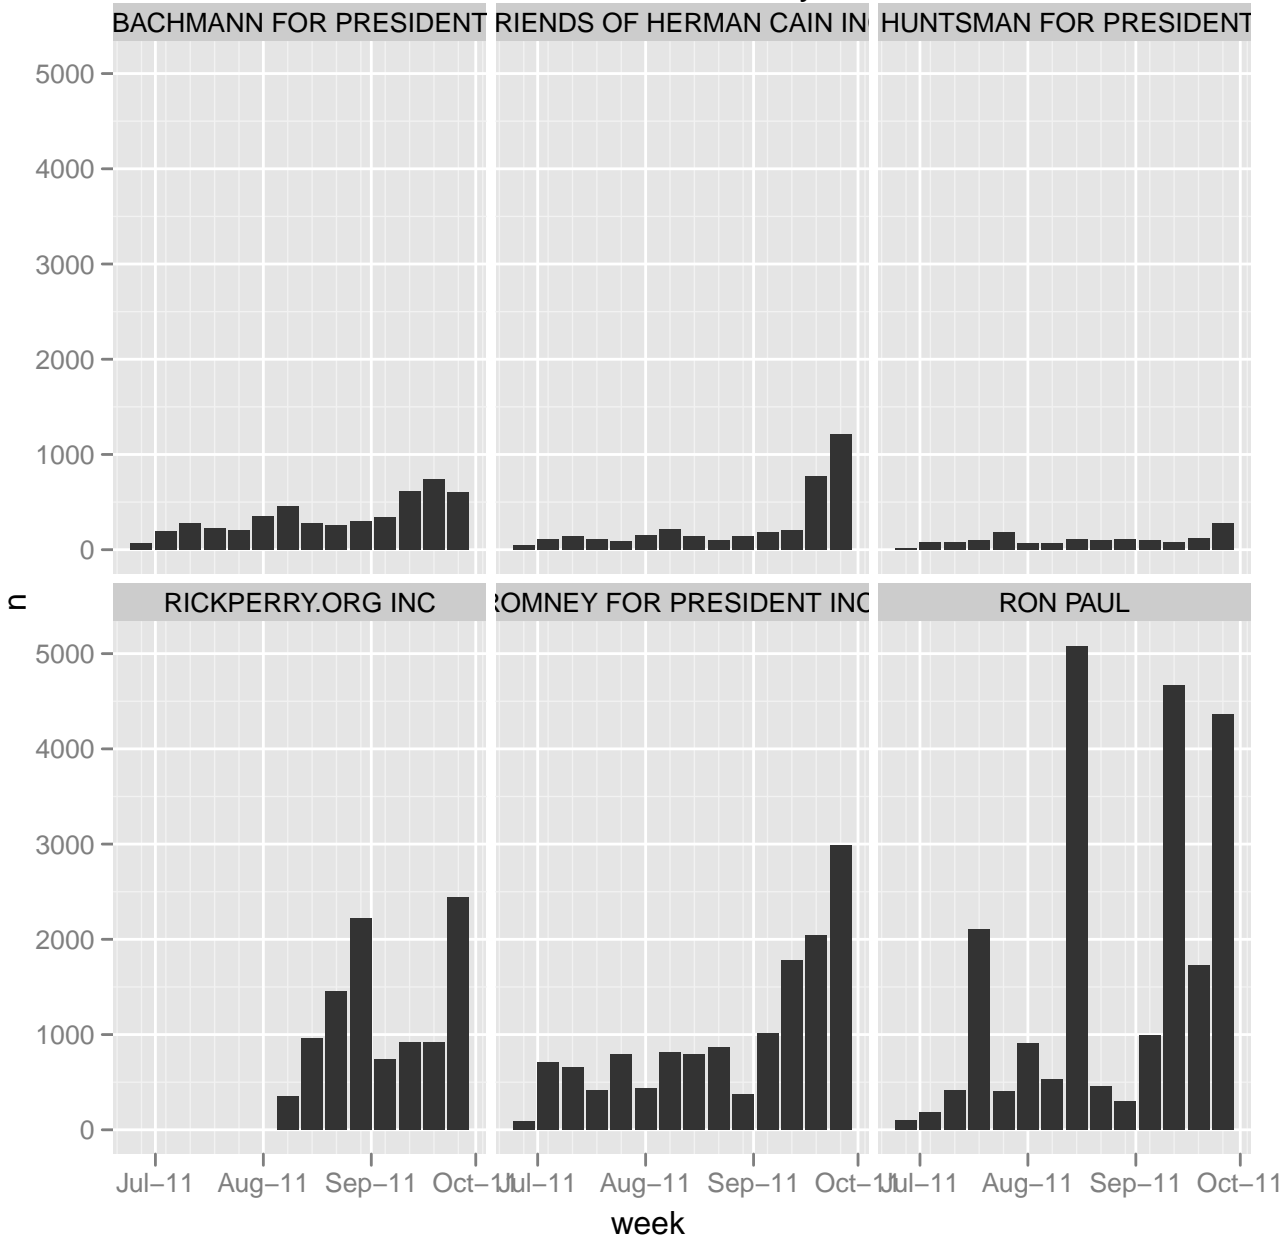

Num of contribs > \$200 by week

Dollars raised (excluding small contributions) by week