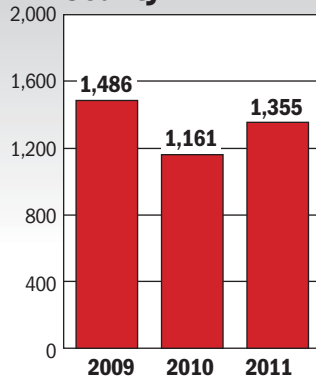

JULY RESALES

Metro area

Maryland

Virginia

District

Fairfax County

Montgomery County

Prince George's County

Source: Metropolitan Regional Information Systems, Inc.

METROWIDE RESALES

Source: Area Realtors associations

The statistics in this story reflect a metropolitan area that includes the Maryland counties of Montgomery, Prince George's, Anne Arundel, Howard, Charles and Frederick; the Virginia counties of Arlington, Fairfax, Loudoun, Prince William, Spotsylvania and Stafford; the cities of Alexandria, Falls Church, Fairfax, Fredericksburg, Manassas and Manassas Park; and the District.