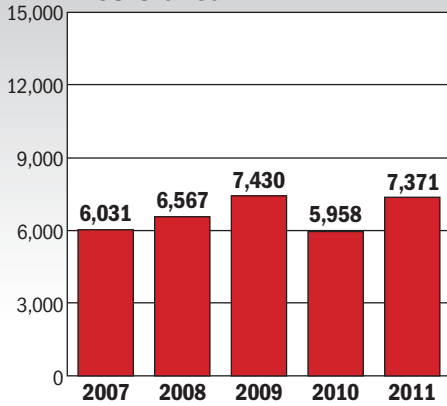

JULY RESALES

Metro area

Maryland

Virginia

District

Fairfax County

Montgomery County

Prince George's County

Source: Metropolitan Regional Information Systems, Inc.

METROWIDE RESALES

Source: Area Realtors associations

The statistics in this story reflect a metropolitan area that includes the Maryland counties of Montgomery, Prince George's, Anne Arundel, Howard, Charles and Frederick; the Virginia counties of Arlington, Fairfax, Loudoun, Prince William, Spotsylvania and Stafford; the cities of Alexandria, Falls Church, Fairfax, Fredericksburg, Manassas and Manassas Park; and the District.