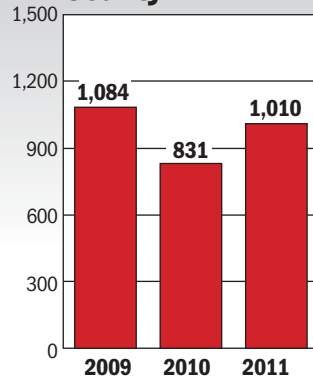

JULY RESALES

Metro area

Maryland

Virginia

District

Fairfax County

Montgomery County

Prince George's County

Source: Metropolitan Regional Information Systems, Inc.

METROWIDE RESALES

Source: Area Realtors associations

The statistics in this story reflect a metropolitan area that includes the Maryland counties of Montgomery, Prince George's, Anne Arundel, Howard, Charles and Frederick; the Virginia counties of Arlington, Fairfax, Loudoun, Prince William, Spotsylvania and Stafford; the cities of Alexandria, Falls Church, Fairfax, Fredericksburg, Manassas and Manassas Park; and the District.