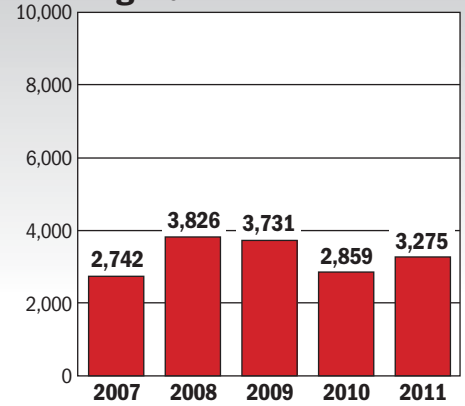

JULY RESALES

Metro area

Maryland

Virginia

District

Fairfax County

Montgomery County

Prince George's County

Source: Metropolitan Regional Information Systems, Inc.

METROWIDE RESALES

Source: Area Realtors associations

The statistics in this story reflect a metropolitan area that includes the Maryland counties of Montgomery, Prince George's, Anne Arundel, Howard, Charles and Frederick; the Virginia counties of Arlington, Fairfax, Loudoun, Prince William, Spotsylvania and Stafford; the cities of Alexandria, Falls Church, Fairfax, Fredericksburg, Manassas and Manassas Park; and the District.