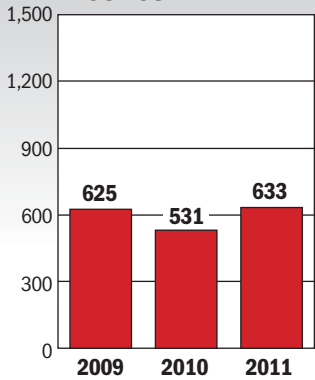

JULY RESALES

Metro area

Maryland

Virginia

District

Fairfax County

Montgomery County

Prince George's County

Source: Metropolitan Regional Information Systems, Inc.

METROWIDE RESALES

Source: Area Realtors associations

The statistics in this story reflect a metropolitan area that includes the Maryland counties of Montgomery, Prince George's, Anne Arundel, Howard, Charles and Frederick; the Virginia counties of Arlington, Fairfax, Loudoun, Prince William, Spotsylvania and Stafford; the cities of Alexandria, Falls Church, Fairfax, Fredericksburg, Manassas and Manassas Park; and the District.