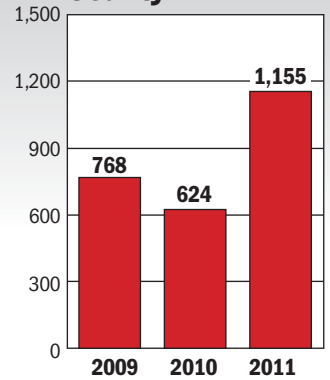

JULY RESALES

Metro area

Maryland

Virginia

District

Fairfax County

Montgomery County

Prince George's County

Source: Metropolitan Regional Information Systems, Inc.

METROWIDE RESALES

Source: Area Realtors associations

The statistics in this story reflect a metropolitan area that includes the Maryland counties of Montgomery, Prince George's, Anne Arundel, Howard, Charles and Frederick; the Virginia counties of Arlington, Fairfax, Loudoun, Prince William, Spotsylvania and Stafford; the cities of Alexandria, Falls Church, Fairfax, Fredericksburg, Manassas and Manassas Park; and the District.