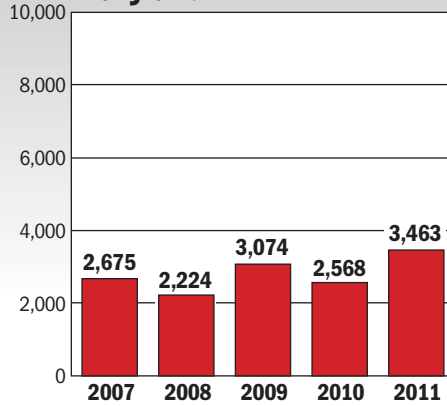

JULY RESALES

Metro area

Maryland

Virginia

District

Fairfax County

Montgomery County

Prince George's County

Source: Metropolitan Regional Information Systems, Inc.

METROWIDE RESALES

Source: Area Realtors associations

The statistics in this story reflect a metropolitan area that includes the Maryland counties of Montgomery, Prince George's, Anne Arundel, Howard, Charles and Frederick; the Virginia counties of Arlington, Fairfax, Loudoun, Prince William, Spotsylvania and Stafford; the cities of Alexandria, Falls Church, Fairfax, Fredericksburg, Manassas and Manassas Park; and the District.