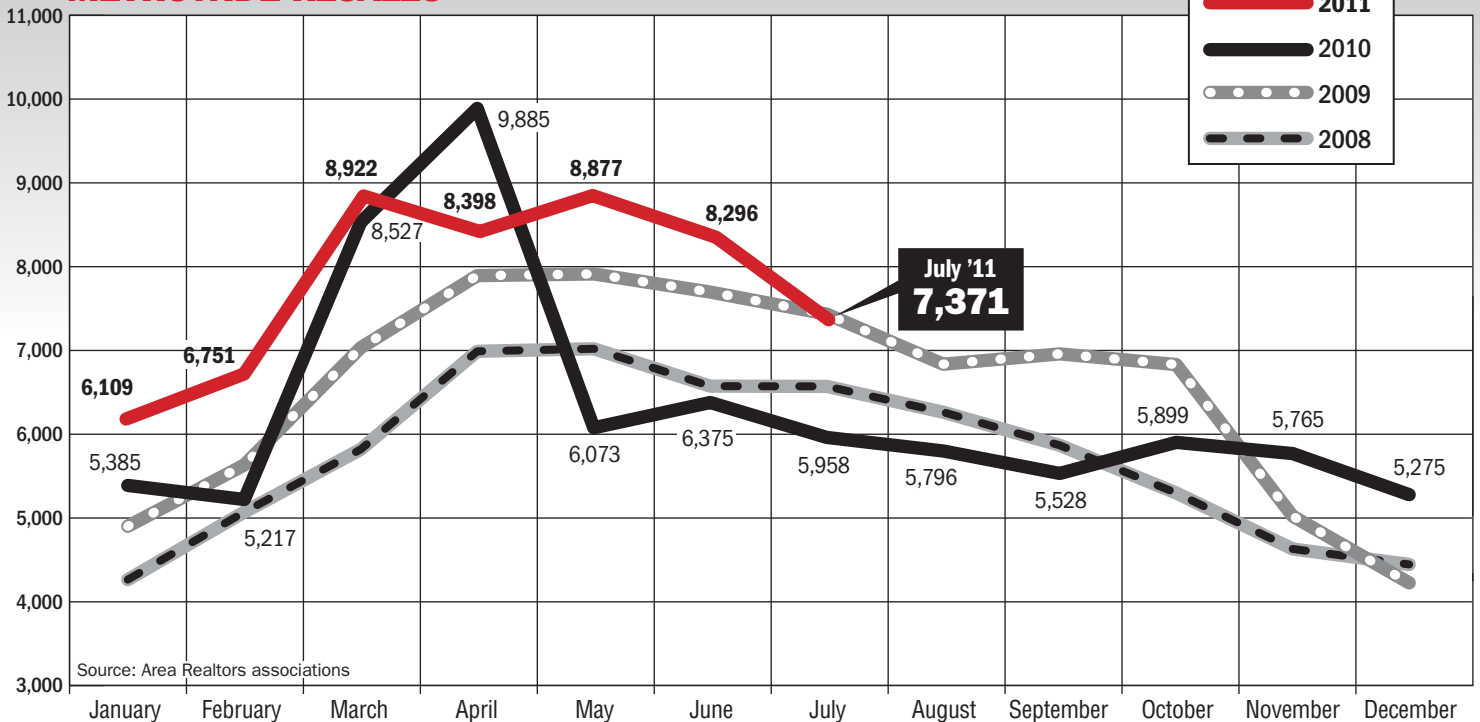

Source: Metropolitan Regional Information Systems, Inc.

METROWIDE RESALES

Source: Area Realtors associations

The statistics in this story reflect a metropolitan area that includes the Maryland counties of Montgomery, Prince George's, Anne Arundel, Howard, Charles and Frederick; the Virginia counties of Arlington, Fairfax, Loudoun, Prince William, Spotsylvania and Stafford; the cities of Alexandria, Falls Church, Fairfax, Fredericksburg, Manassas and Manassas Park; and the District.