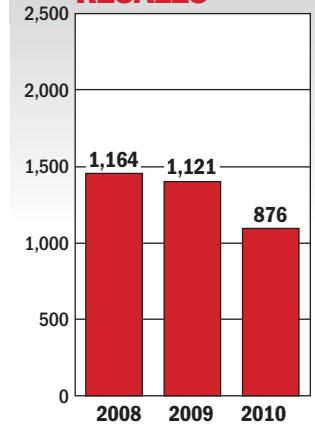

METRO WIDE

JUNE RESALES

MARYLAND

JUNE RESALES

VIRGINIA

JUNE RESALES

DISTRICT

JUNE RESALES

CHARLES COUNTY

JUNE RESALES

PR GEORGE'S COUNTY

JUNE RESALES

PR WILLIAM COUNTY

JUNE RESALES

Source: Metropolitan Regional Information Systems, Inc.

METROWIDE RESALES