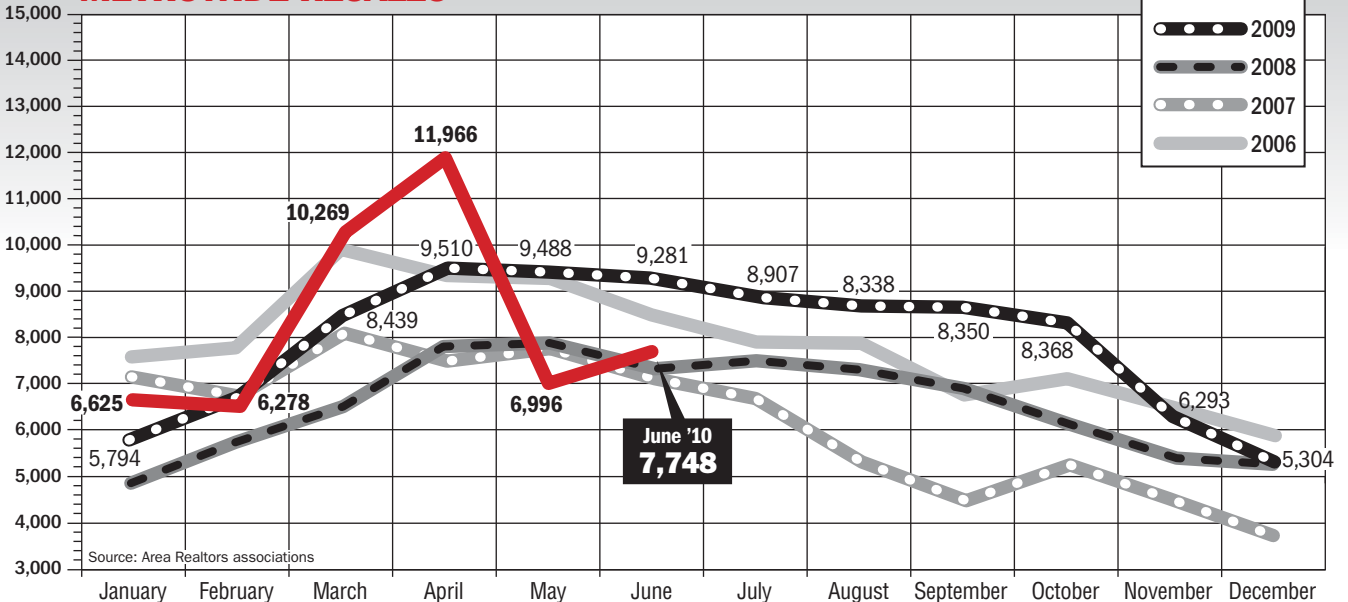

CHARLES COUNTY

JUNE RESALES

PR GEORGE'S COUNTY

JUNE RESALES

PR WILLIAM COUNTY

JUNE RESALES

Source: Metropolitan Regional Information Systems, Inc.

METROWIDE RESALES