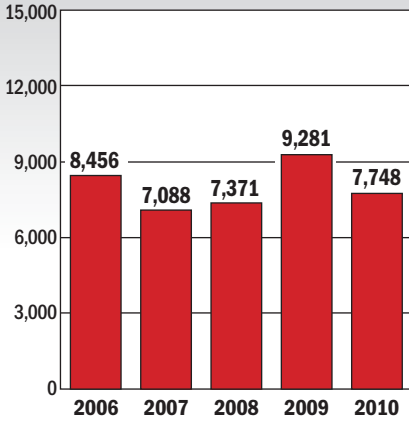

METRO WIDE

JUNE RESALES

MARYLAND

JUNE RESALES

VIRGINIA

JUNE RESALES

DISTRICT

JUNE RESALES

CHARLES COUNTY

JUNE RESALES

PR GEORGE'S COUNTY

JUNE RESALES

PR WILLIAM COUNTY

JUNE RESALES

Source: Metropolitan Regional Information Systems, Inc.

METROWIDE RESALES